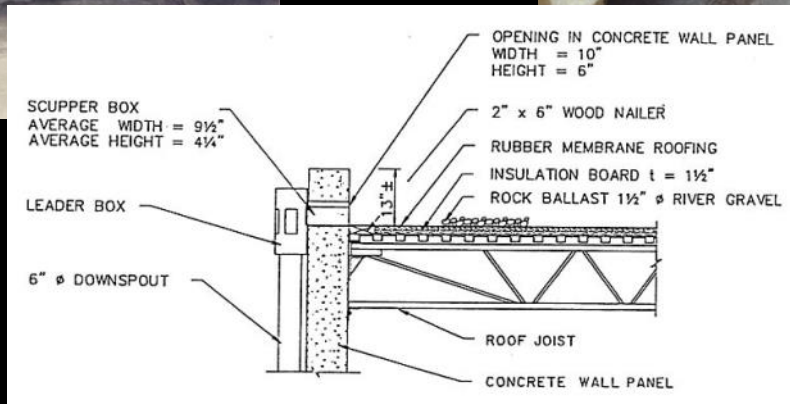

**INSTANT CREDIT EASY TERMS**

**3550 WASHTENAW**  
ACROSS FROM ARBORLAND

20000 ARBORLAND (PULLEY) AVENUE  
P.O. BOX 300  
OPEN DAILY 10 TO 9 • SUNDAY 11 TO 6