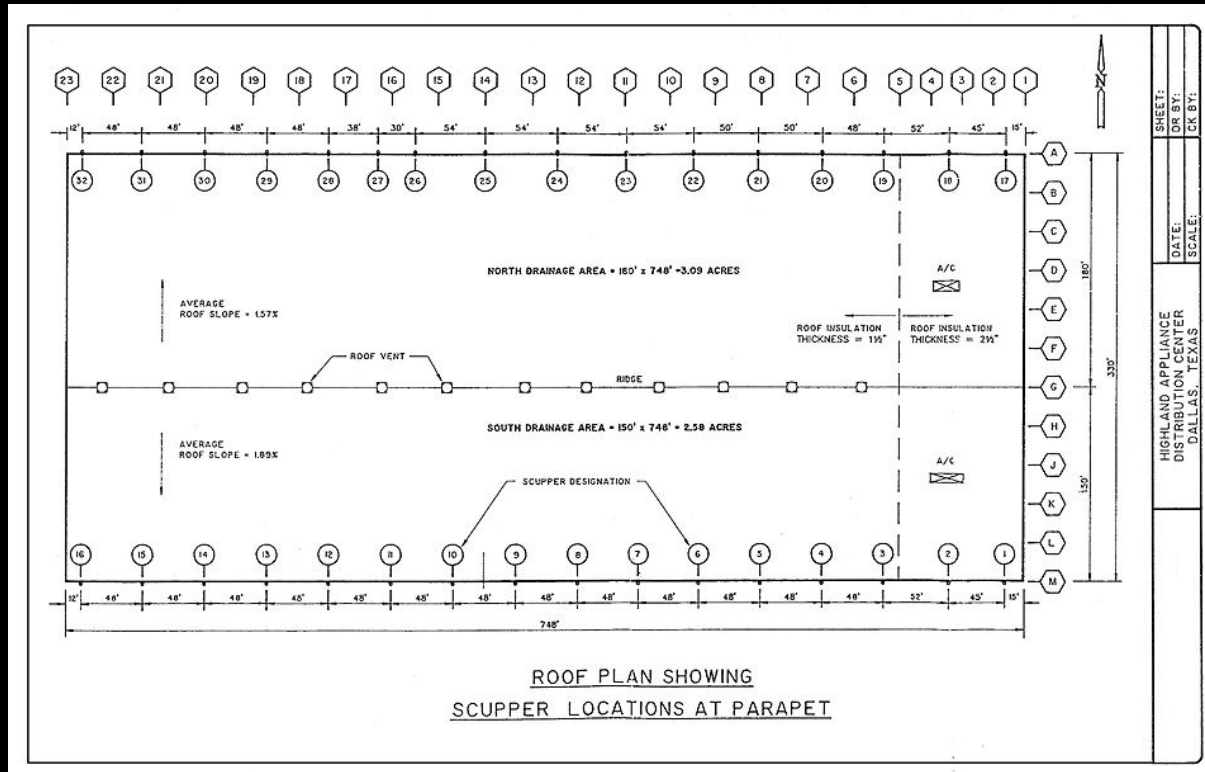

**INSTANT CREDIT EASY TERMS**

**3550 WASHTENAW**  
ACROSS FROM ARBORLAND

20000 ARBORLAND (PULLEY) AVENUE  
P.O. BOX 300  
OPEN DAILY 10 TO 9 • SUNDAY 11 TO 6