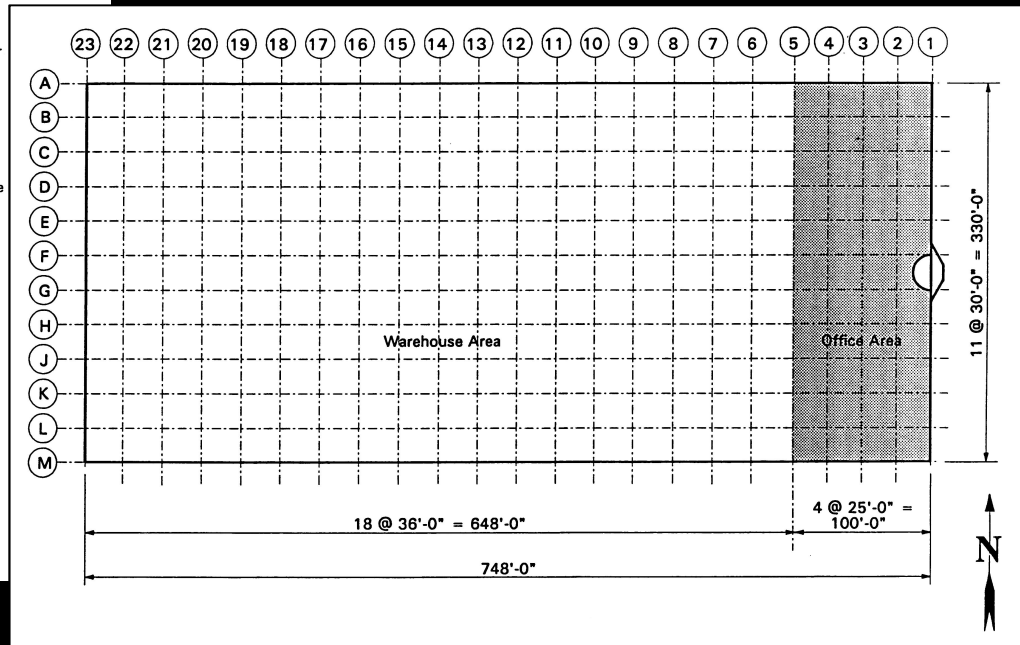

**INSTANT CREDIT EASY TERMS**

**3550 WASHTENAW**  
ACROSS FROM ARBORLAND

20000 ARBORLAND (PULLEY) AVENUE  
P.O. BOX 300  
OPEN DAILY 10 TO 9 • SUNDAY 11 TO 6