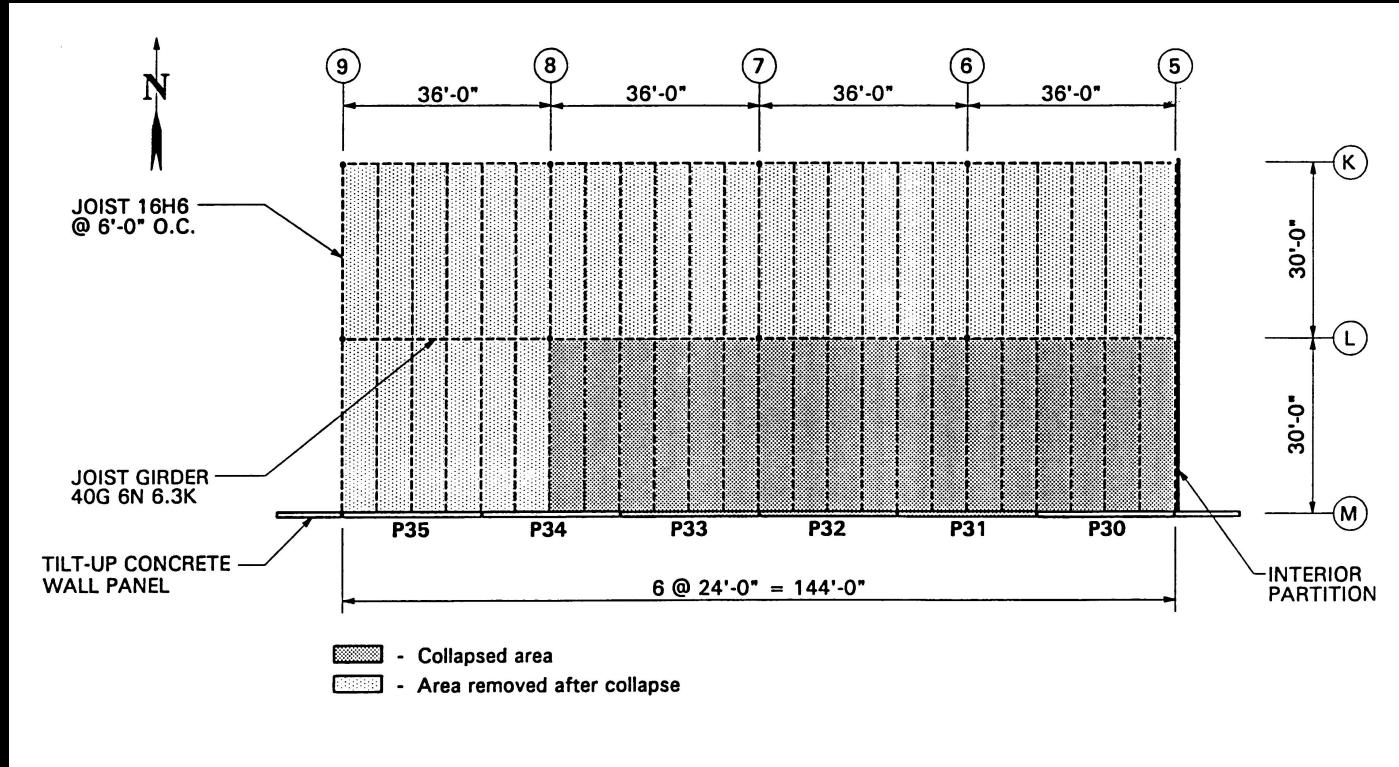

**INSTANT CREDIT EASY TERMS**

**3550 WASHTENAW**  
ACROSS FROM ARBORLAND

20000 ARBORLAND (PULLEY) AVENUE  
P.O. BOX 300  
OPEN DAILY 10 TO 9 • SUNDAY 11 TO 6