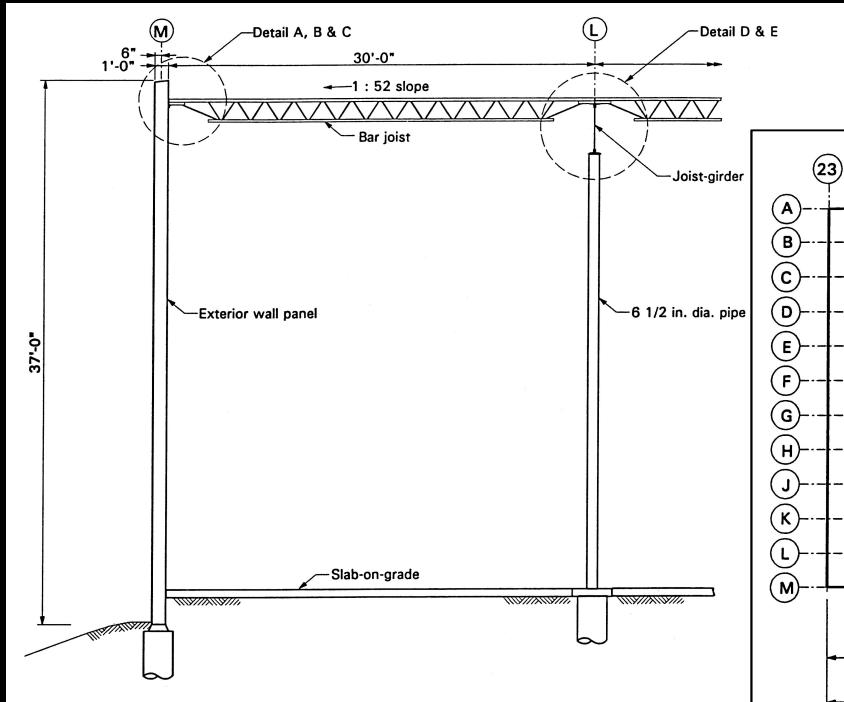

**INSTANT CREDIT EASY TERMS**

**3550 WASHTENAW**  
ACROSS FROM ARBORLAND

20000 ARBORLAND (PULLEY) AVENUE  
P.O. BOX 300  
OPEN DAILY 10 TO 9 • SUNDAY 11 TO 6