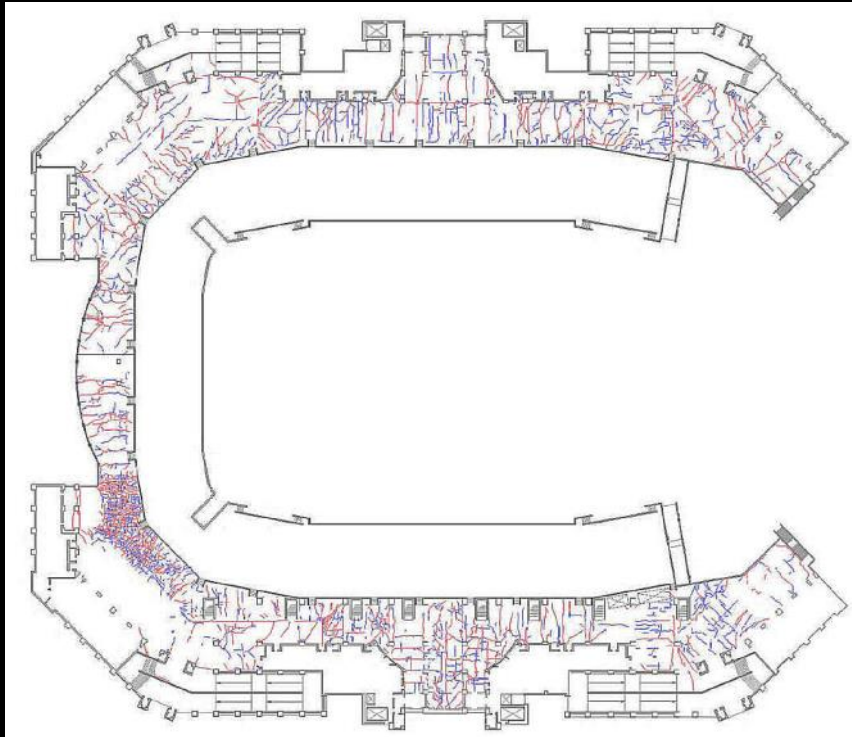

Lessons:

- Carefully check your load paths for gaps ... by hand.
- Don't allow architecture firms to provide SE services.

Parking Structure

Claim: \$25M

PBX21

Honolulu, Hawai'i

January 26, 2022

StanCaldwellPE.com